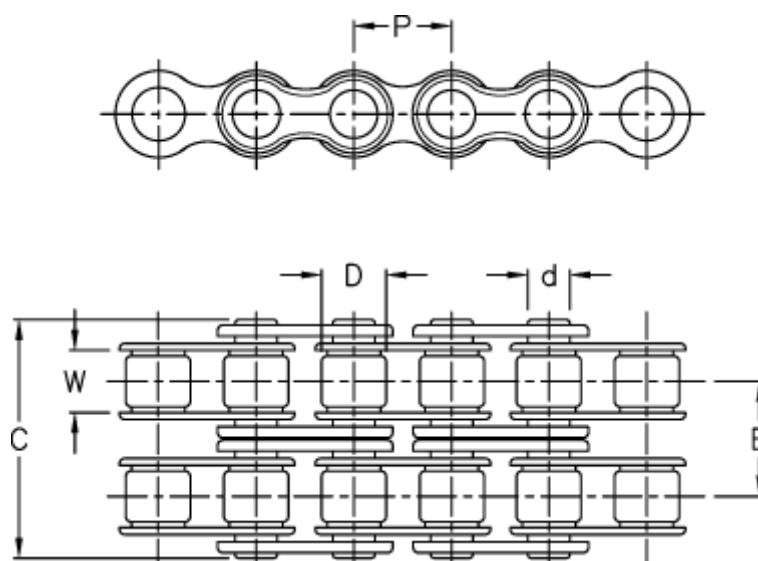

Data Sheet

Article number: 6100120080

Description: KLEEchain 1" duplex 16 B-2
5 meter in box (without connecting links)

Measures

Breaking power =	133000N	W =	17,02
C	= 68,00		
Chain size	= 1"		
d	= 8,28		
D	= 15,88		
Description	= 16 B-2		
E	= 31,88		
P	= 25,40		